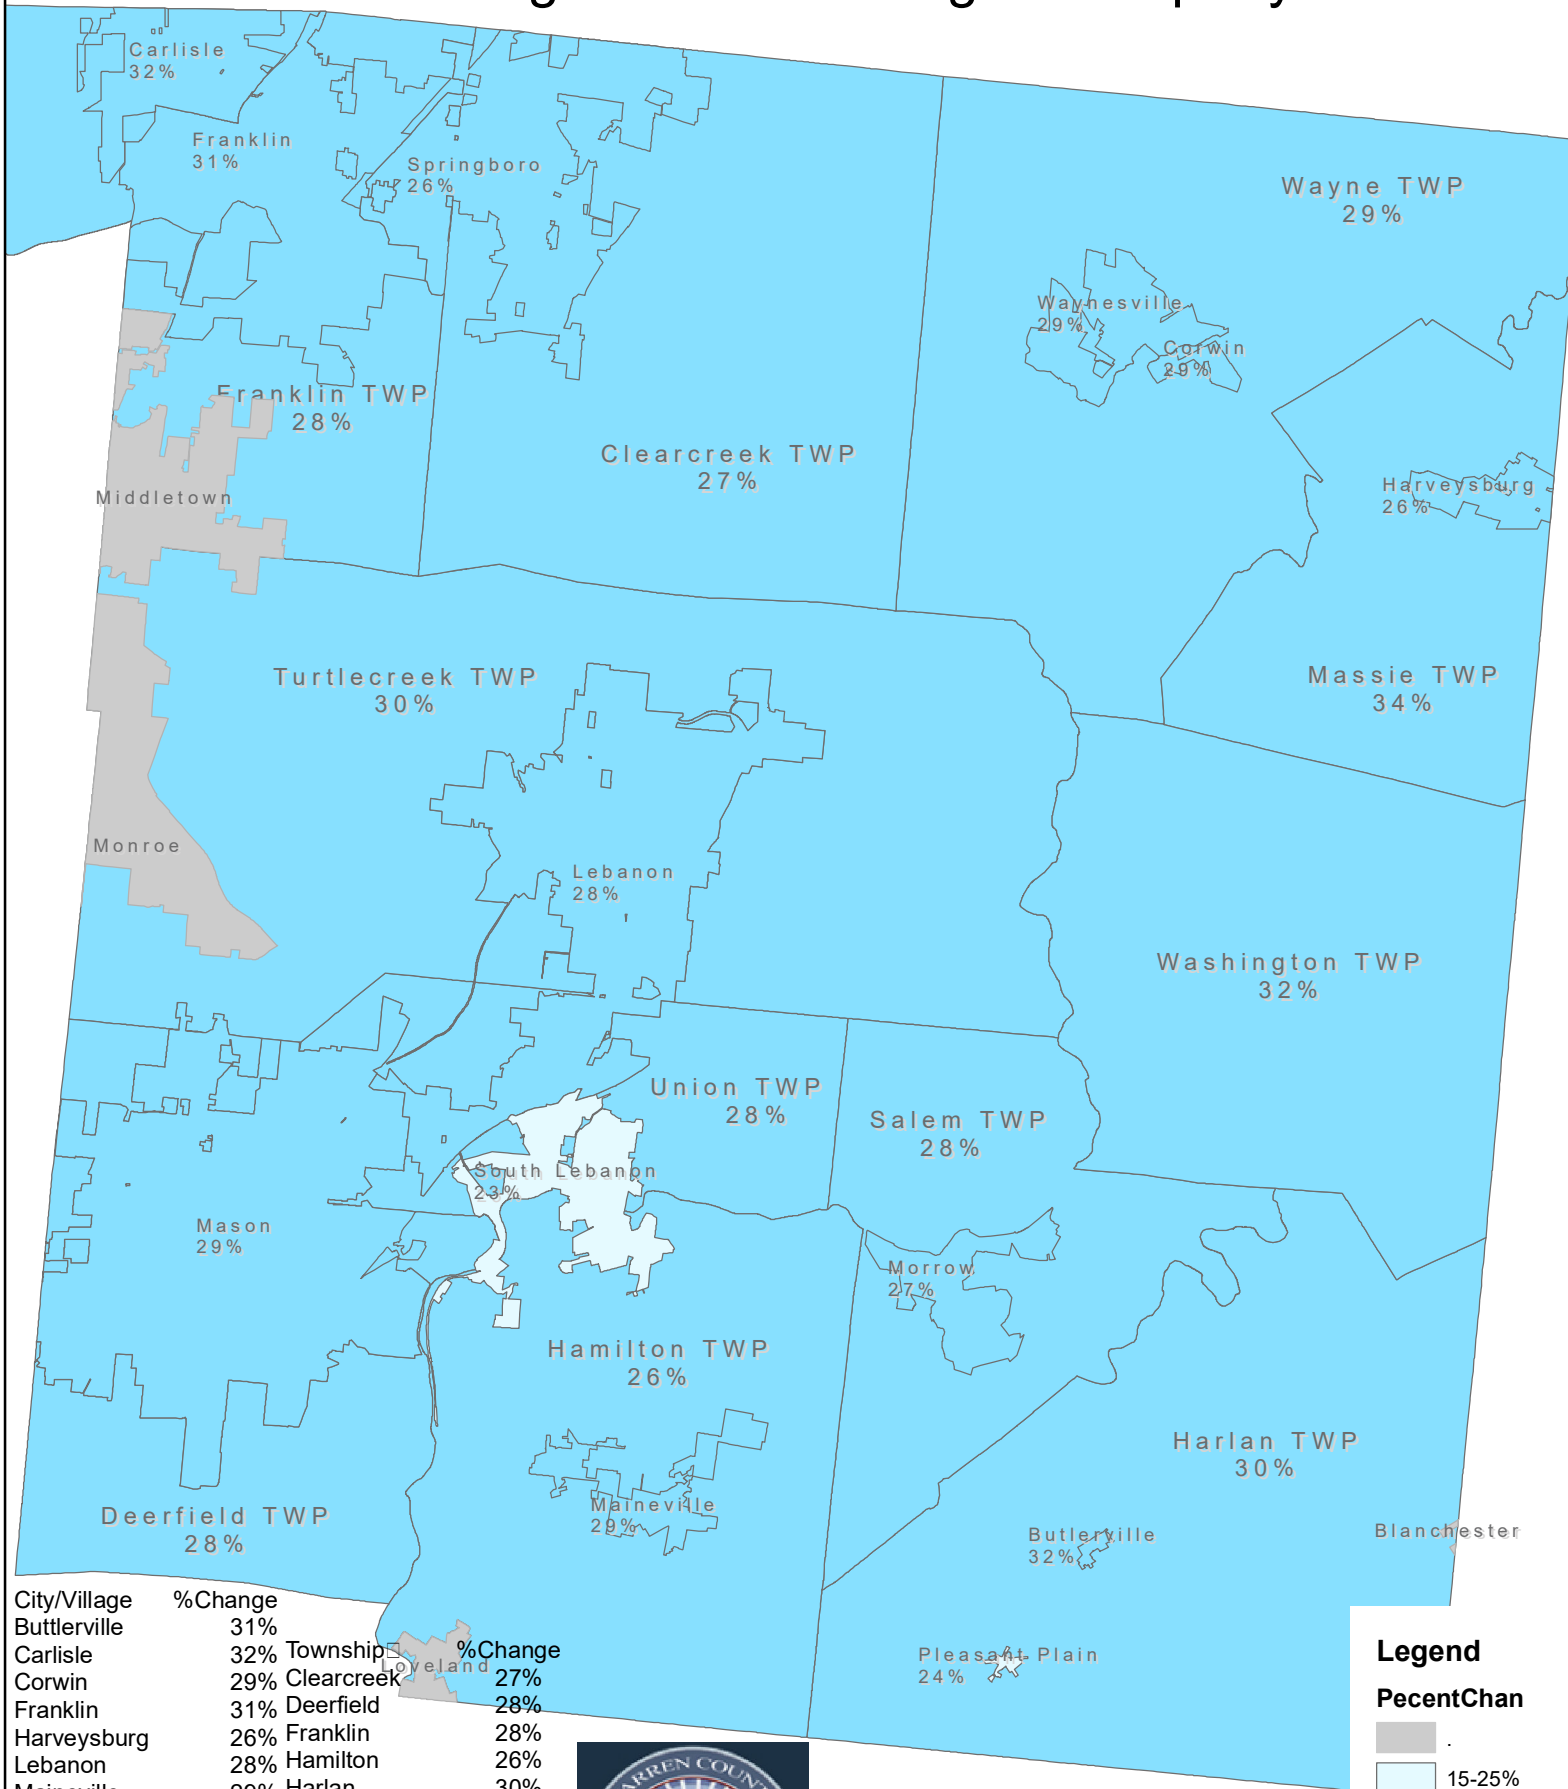

District Average Percent Change in Property Values

City/Village	%Change	Township	%Change
Buttlerville	31%	Clearcreek	27%
Carlisle	32%	Deerfield	28%
Corwin	29%	Franklin	28%
Franklin	31%	Hamilton	26%
Harveysburg	26%	Harlan	30%
Lebanon	28%	Massie	35%
Maineville	29%	Salem	28%
Mason	29%	Turtlecreek	30%
Morrow	27%	Union	28%
Pleasant Plain	24%	Washington	32%
South Lebanon	23%	Wayne	29%
Springboro	26%		
Waynesville	29%		